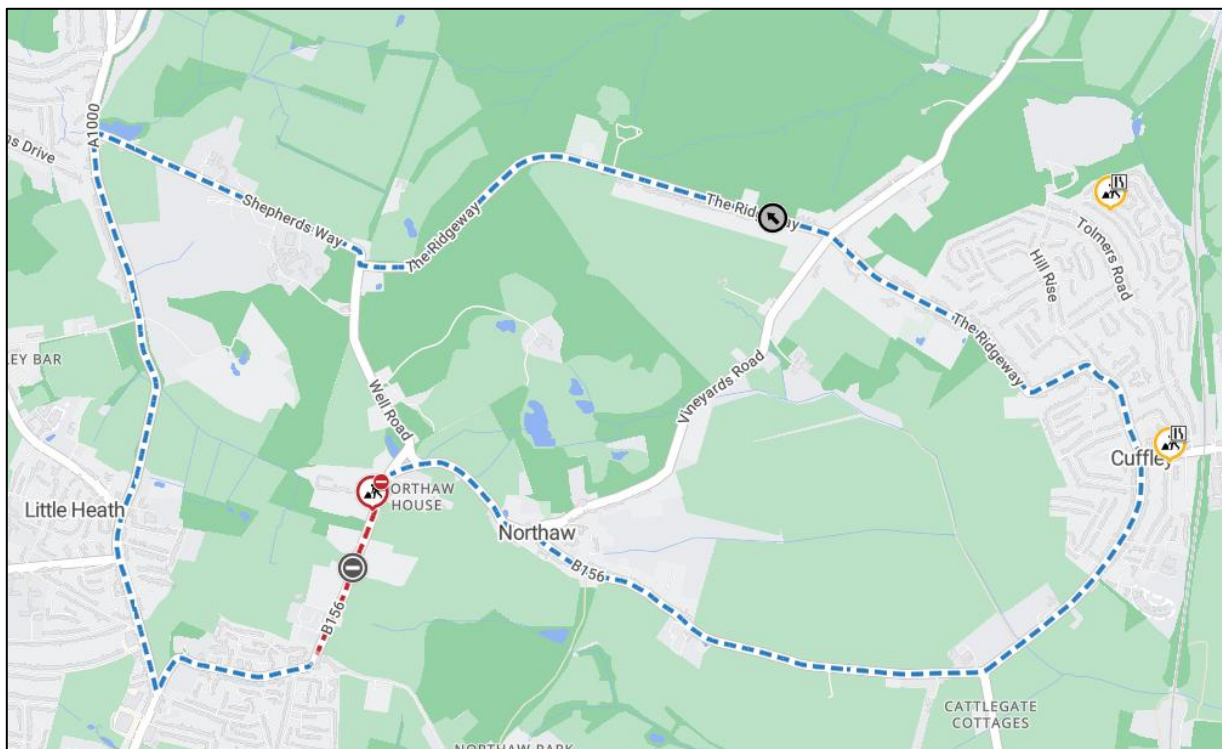

(BETWEEN 09:30 - 15:30)

Closure is from the junction with Judge's Hill to the Traffic lights o/s no. 20 Coopers Lane (was Chequers)

This is due to a requirement for surface dressing works.

The following diversion will be put in place.